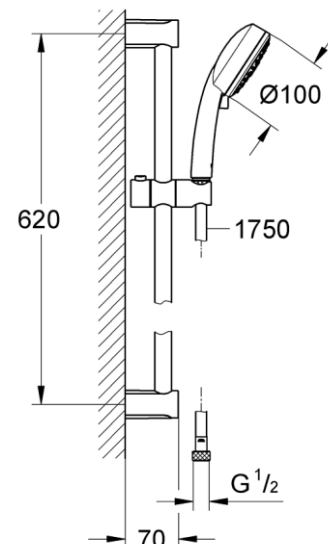

## SANITARY WARE SPECIFICATION SHEET

Item Descriptions	GROHE (Germany) "Tempesta Cosmopolitan 100" Shower rail set with 3 sprays hand shower; nominated flow rate <b>7.9 L/min</b> in WELS <b>Grade 1</b> ; Registration No. SB 18-0022
Dimensions	Height : 620 mm
Model	27579002
Finish	Chrome Plated
Manufacturer	GROHE Limited
Supplier	Acme Sanitary Ware Co. Ltd Mr. Eric Wong/ Mr. Don Yuen
Contact Tel/Fax	(852) 2388-7171 / (852) 2710-8012
E-mail	acme@acmesanitary.com.hk
Website	www.acmesanitary.com.hk

### Illustration/ Drawing

#### Shower rail set 3 sprays

Consisting of:

- hand shower (27574002)
- shower rail, 600 mm (27521000)
- Relaxaflex hose 1750 mm 1/2" x 1/2" (28154000)
- **GROHE EcoJoy** 9.5 l/min flow limiter
- **GROHE DreamSpray** perfect spray pattern
- **GROHE StarLight** chrome finish
- **SpeedClean** anti-limescale system
- **Inner WaterGuide** for a longer life