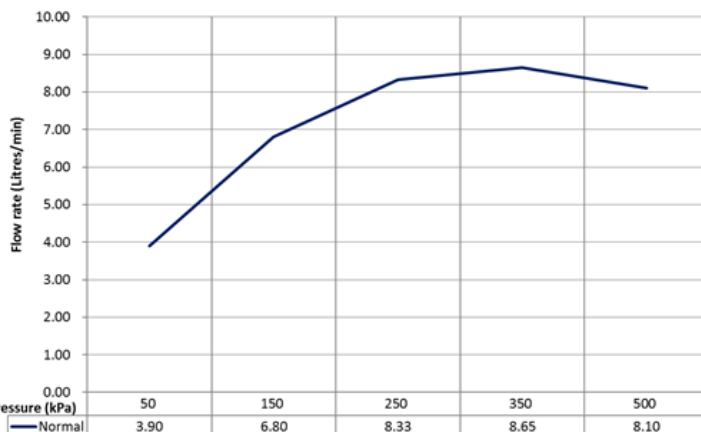

## SANITARY WARE SPECIFICATION SHEET

Item Descriptions	GROHE (Germany) "Tempesta Cosmopolitan 100" Shower rail set with 3 sprays hand shower; nominated flow rate <b>7.9 L/min</b> in WELS <b>Grade 1</b> ; Registration No. SB 18-0022
Dimensions	Height : 620 mm
Model	27579002
Finish	Chrome Plated
Manufacturer	GROHE Limited
Supplier	Acme Sanitary Ware Co. Ltd Mr. Eric Wong/ Mr. Don Yuen
Contact Tel/Fax	(852) 2388-7171 / (852) 2710-8012
E-mail	acme@acmesanitary.com.hk
Website	www.acmesanitary.com.hk

### Illustration/ Drawing

#### Shower rail set 3 sprays

Consisting of:

- hand shower (27574002)
- shower rail, 600 mm (27521000)
- Relaxaflex hose 1750 mm 1/2" x 1/2" (28154000)
- **GROHE EcoJoy** 9.5 l/min flow limiter
- **GROHE DreamSpray** perfect spray pattern
- **GROHE StarLight** chrome finish
- **SpeedClean** anti-limescale system
- **Inner WaterGuide** for a longer life